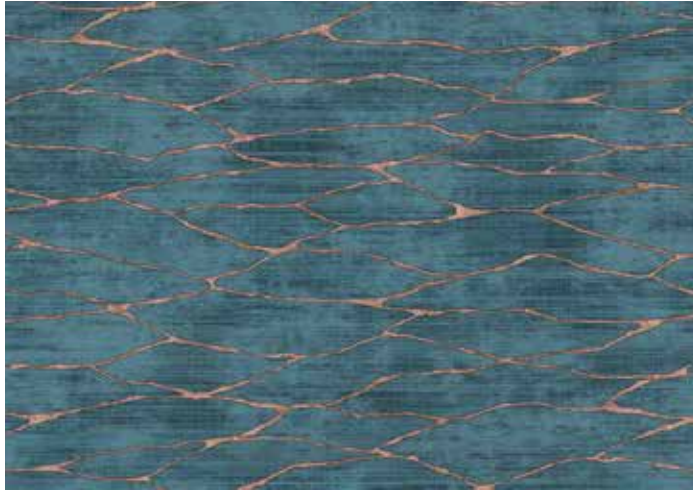

INV-MTN1209 Freshwater