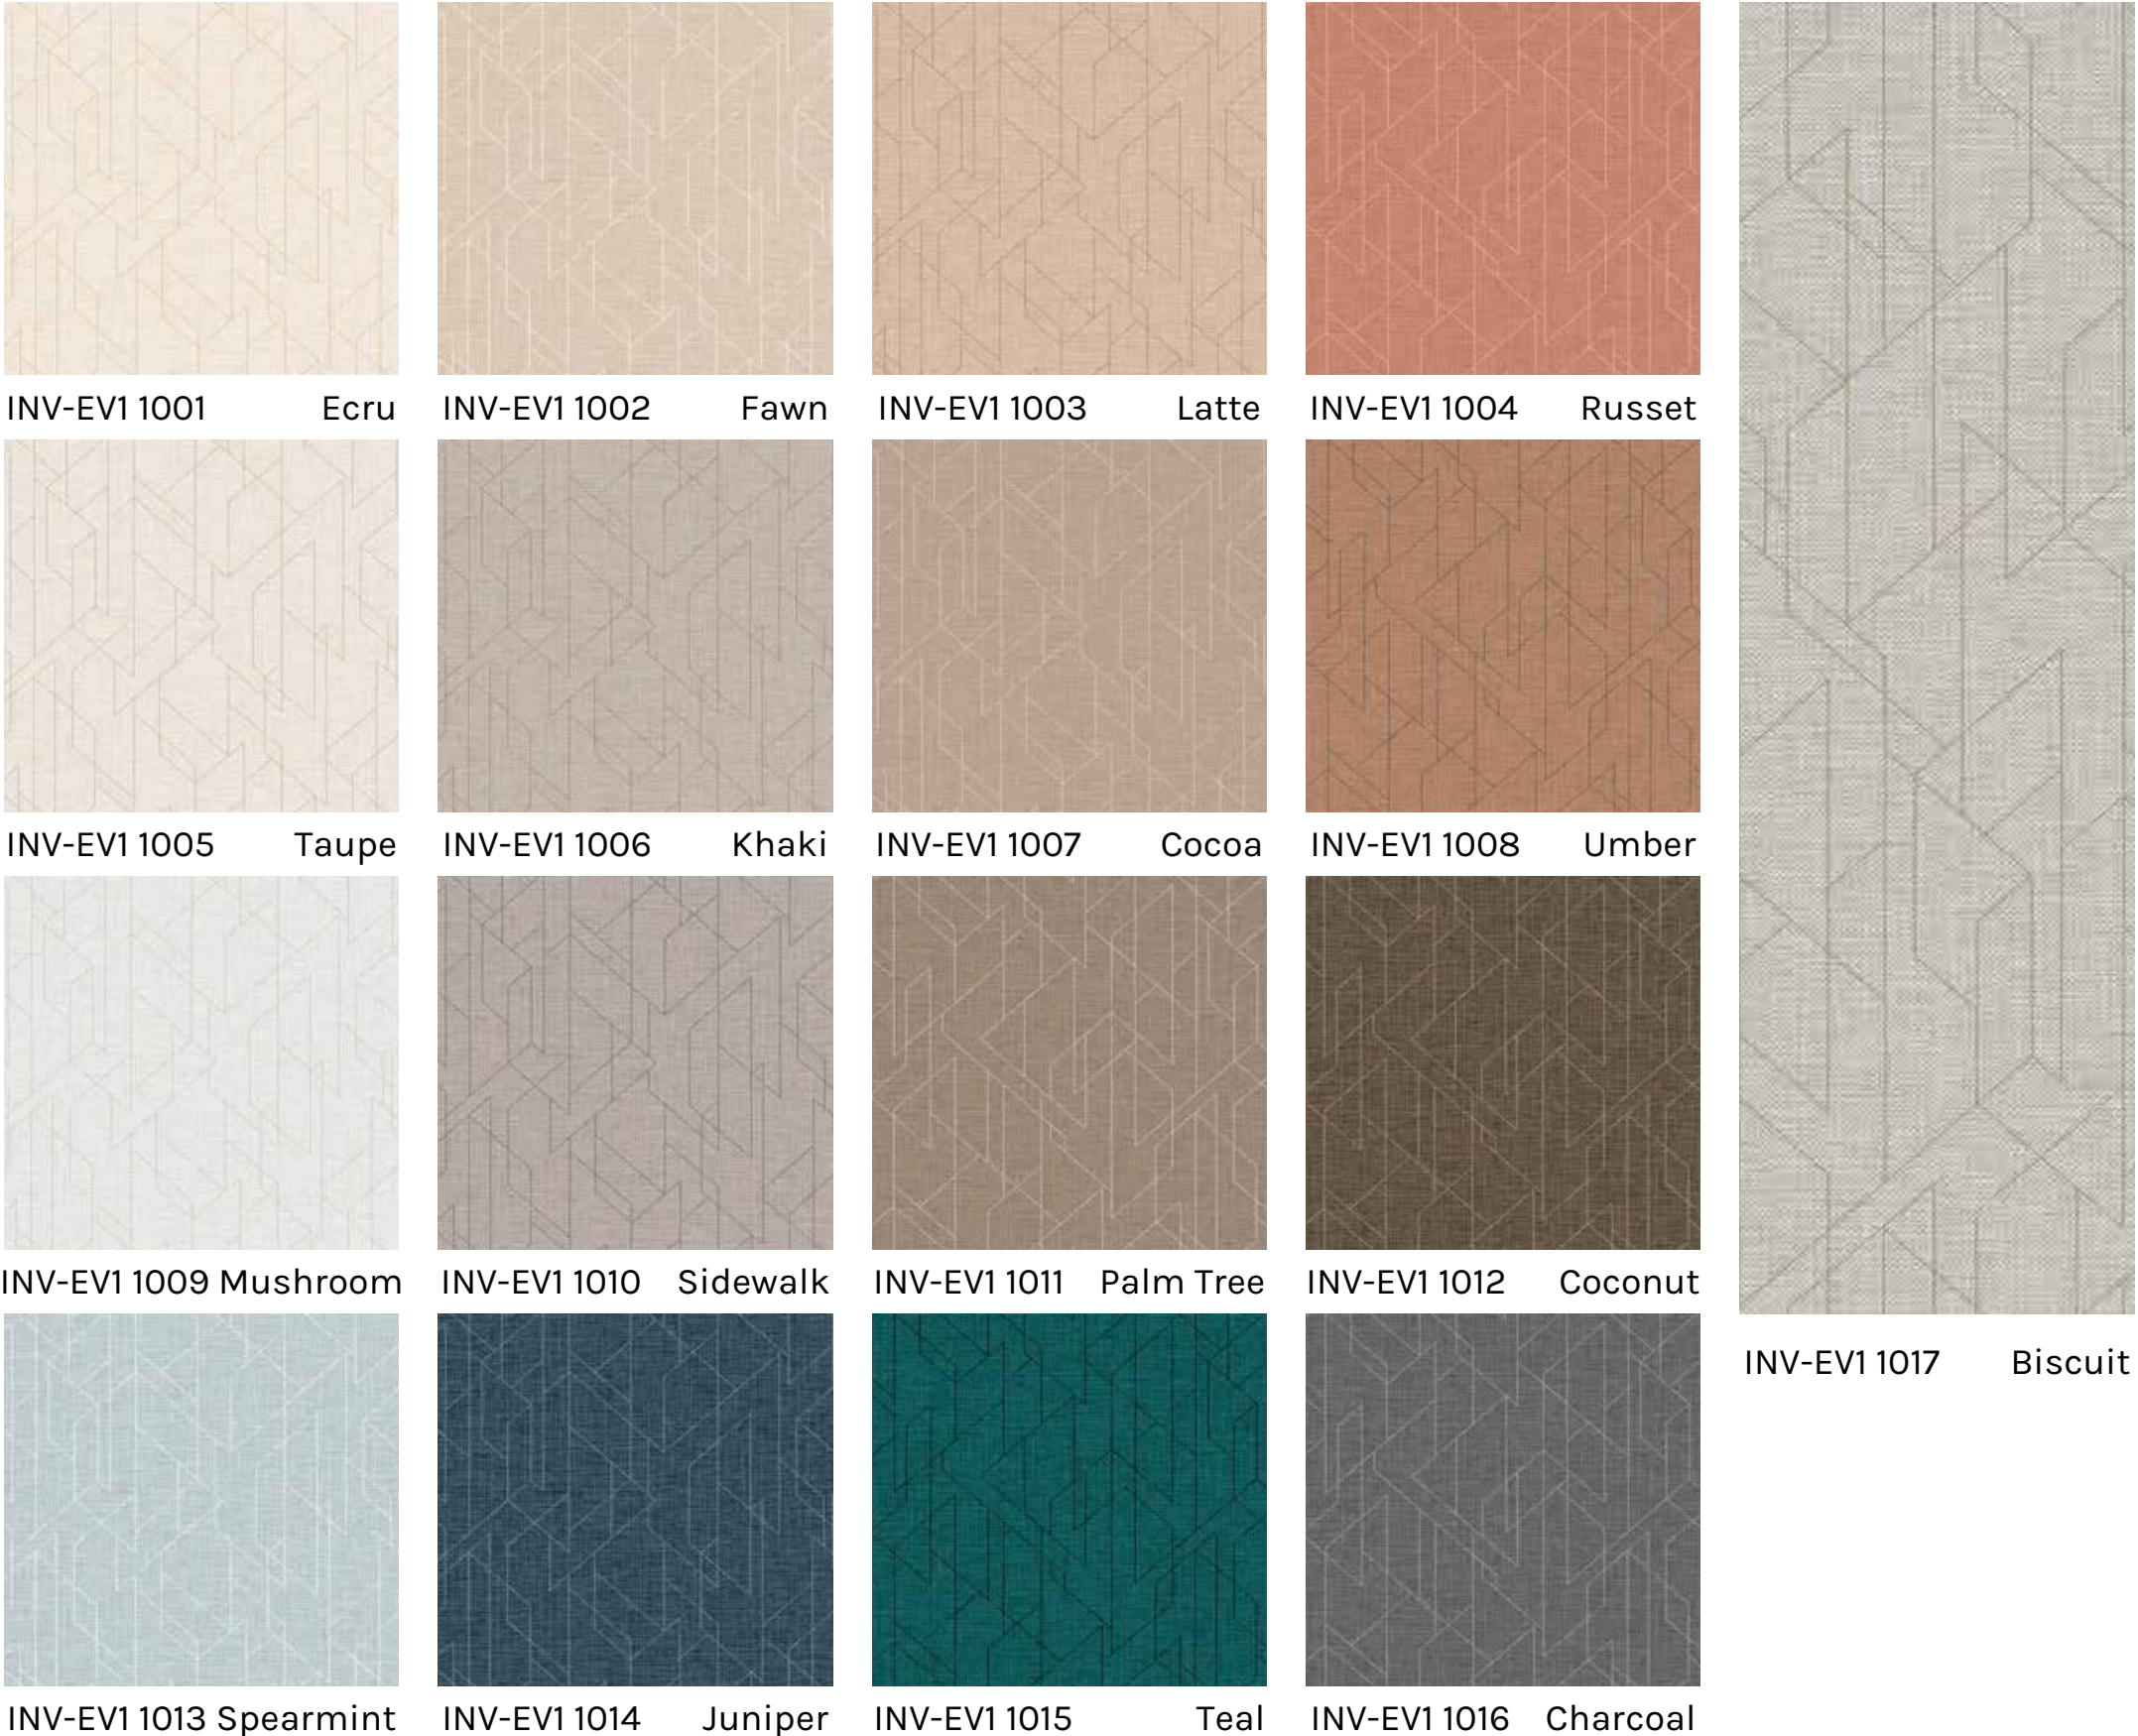

INV-EV9 1144 Maroon

INV-EV9 1145 Bluegrass

Zephyr 20 oz PVC-free

Zephyr is a delicate linear geometric upon a soft, rounded weave background. Paired with the ZEPHYR TEXTURE coordinate, the palette has an extended selection of neutrals enlivened by punchy color accents.

Both patterns are available in 17 coordinating colorways.

Zephyr Texture 20 oz PVC-free

Zephyr is a delicate linear geometric upon a soft, rounded weave background. Paired with the ZEPHYR TEXTURE coordinate, the palette has an extended selection of neutrals enlivened by punchy color accents.

Both patterns are available in 17 coordinating colorways.

INV-EV2 1001 Ecrú

INV-EV2 1002 Fawn

INV-EV2 1003 Latte

INV-EV2 1004 Russet

INV-EV2 1005 Taupe

INV-EV2 1006 Khaki

INV-EV2 1007 Cocoa

The 9-SKU design offers a fresh color palette rendered with a depth of tone and texture to evoke dyed concrete.

INV-EV12-1229 Canyon Night

INV-EV12-1230 Overcast

INV-EV12-1231 Desert Road

INV-EV12-1232 Sierra